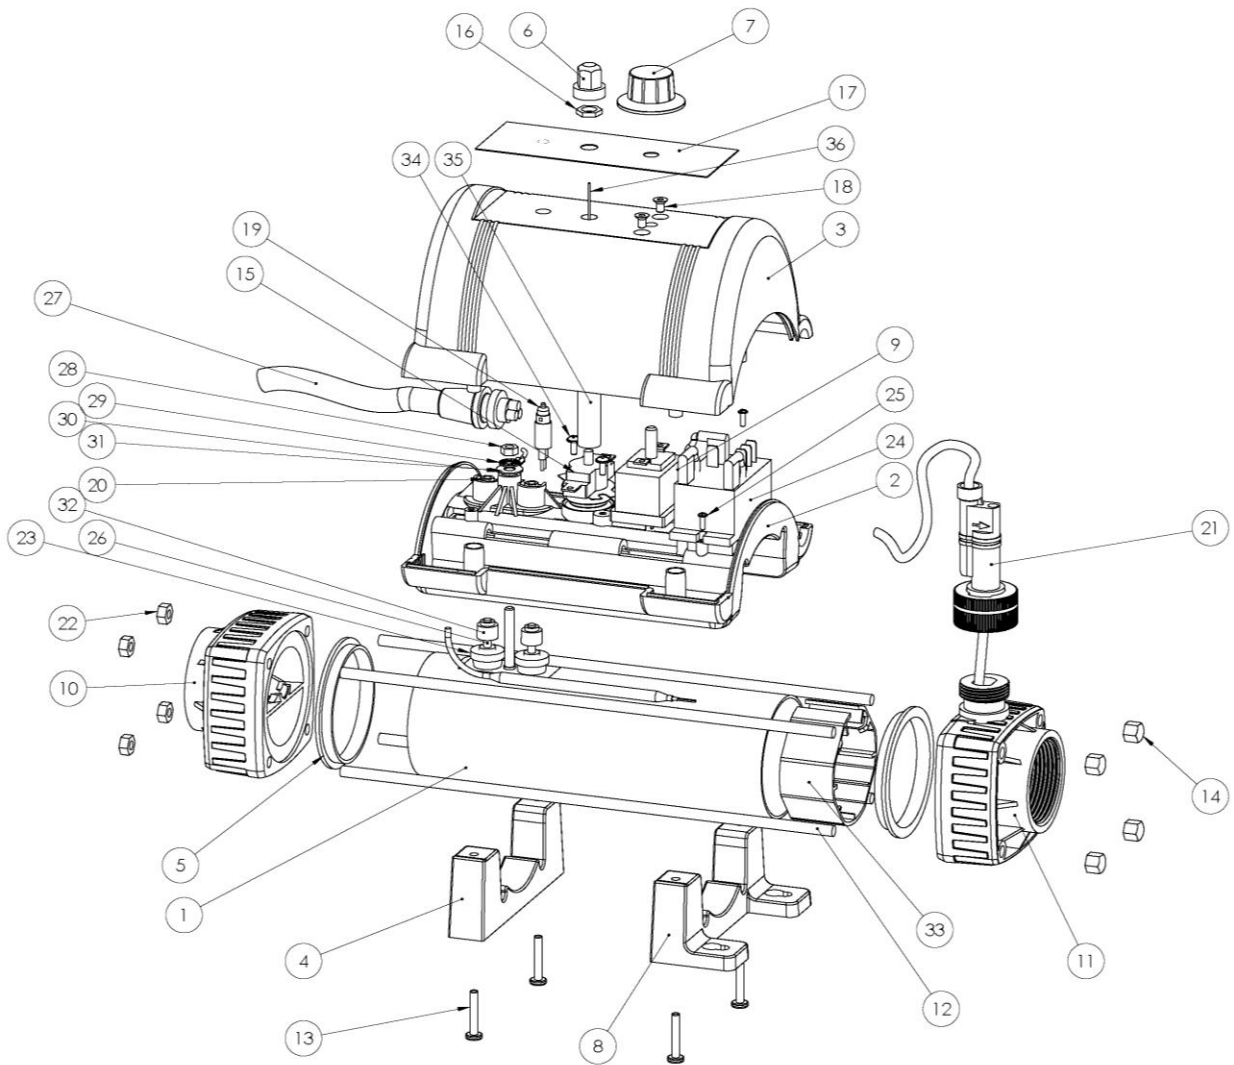

Nano Cygnet

SPARE PART LISTS

ELECR0
ENGINEERING

Cygnet Nano

Water connections: